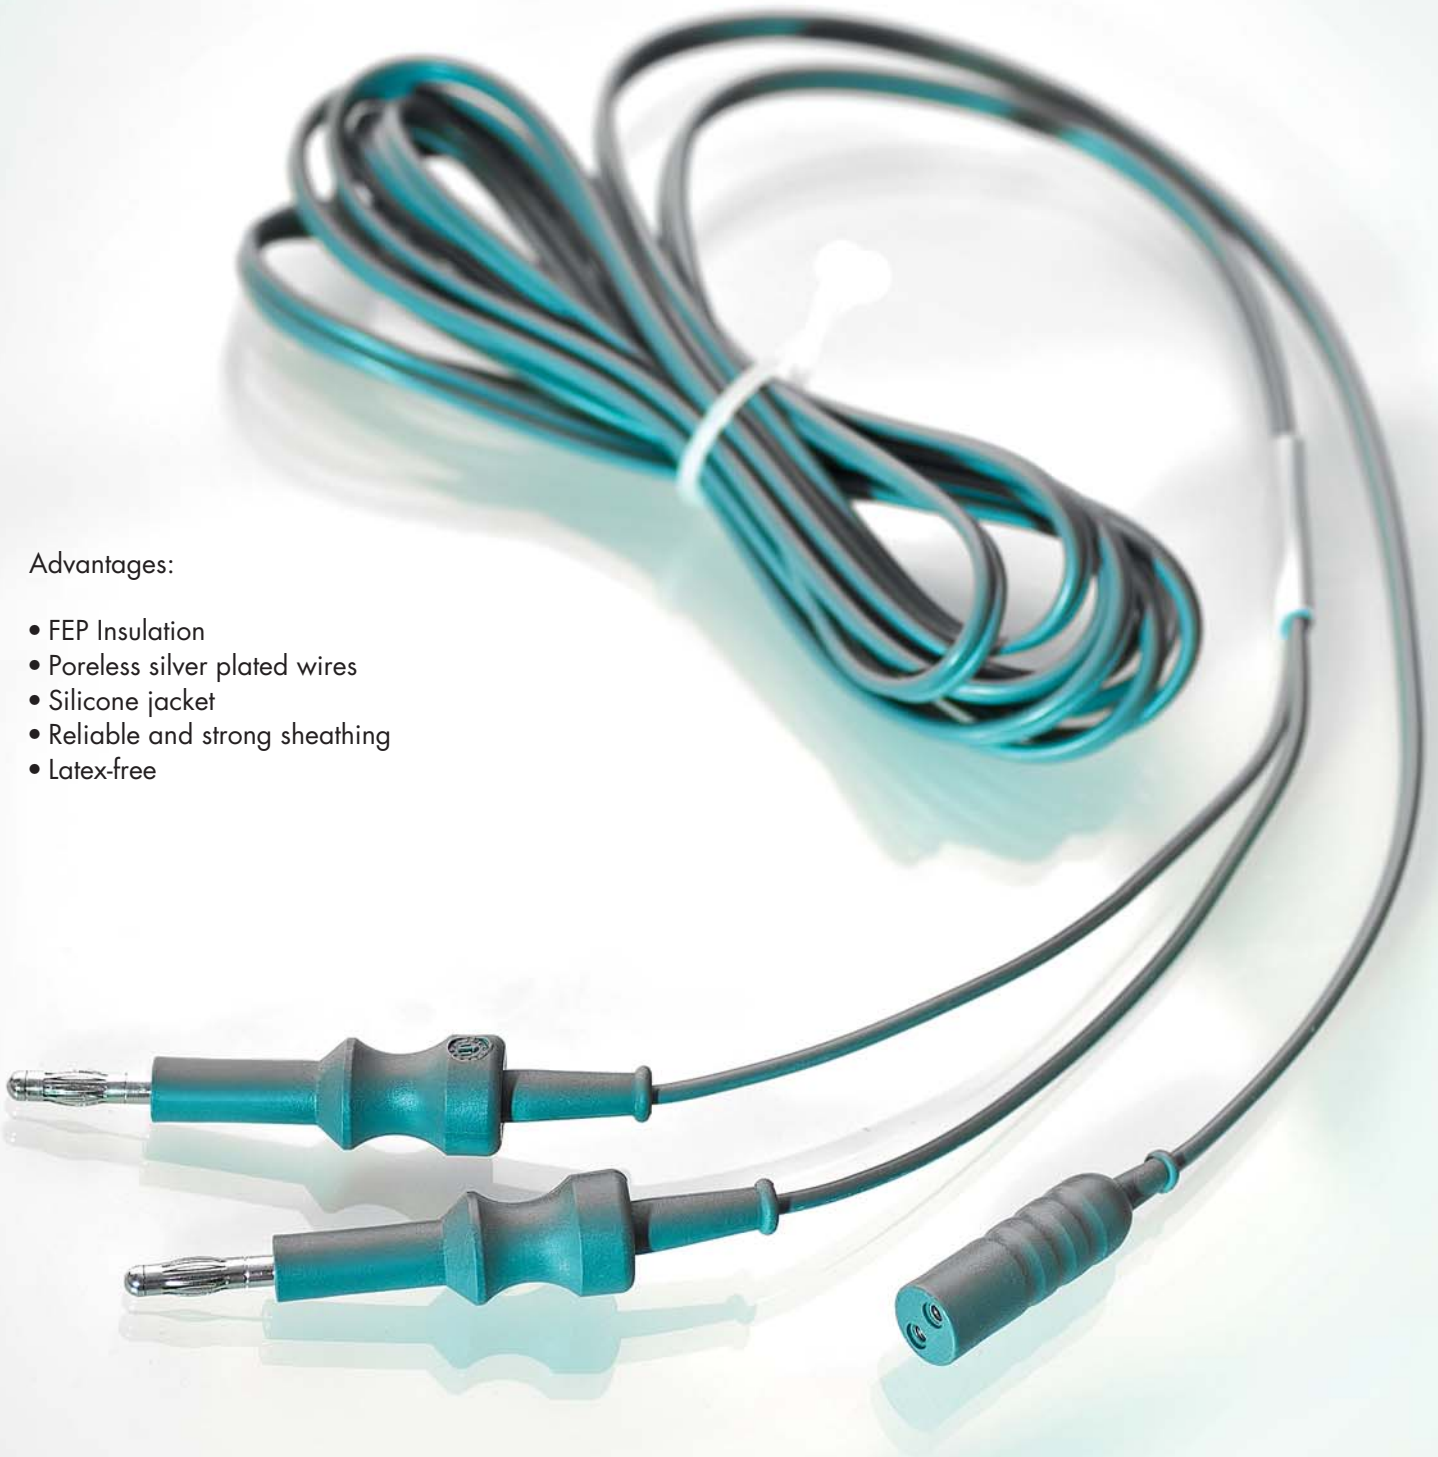

# BIPOLAR MONOPOLAR CABLES

### Advantages:

- FEP Insulation
- Poreless silver plated wires
- Silicone jacket
- Reliable and strong sheathing
- Latex-free