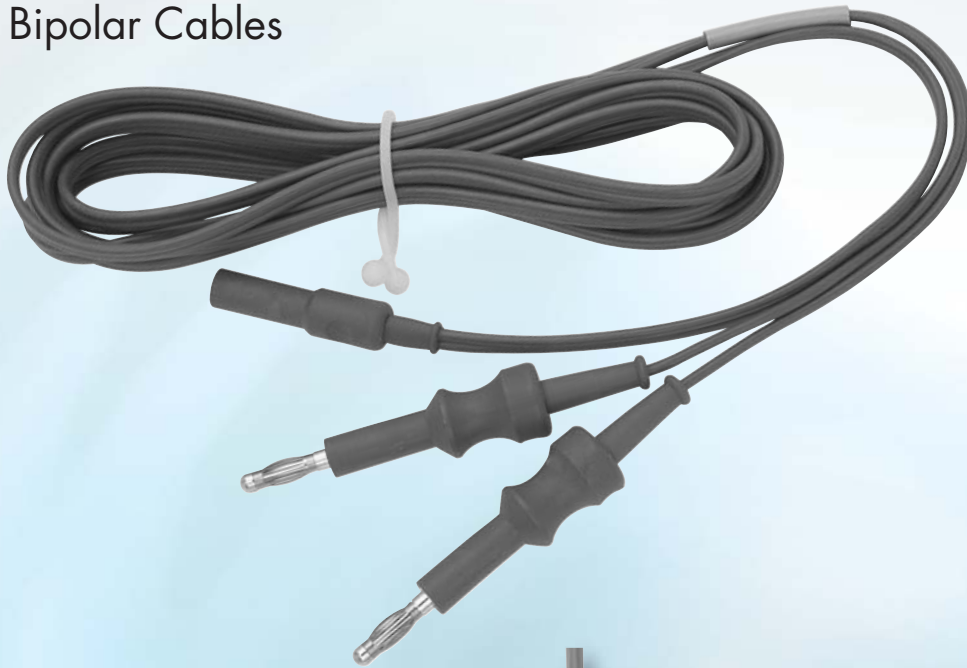

The shaft and the electrode are inserted and locked into the handle with a click-stopp, same as in the well proven POWERGRIP bipolar forceps. The electrode inserts of the POWERGRIP are fully compatible with the BiPOspin handle, resulting in a wide range of proven electrodes being available for use.

Electrodes

All RZ POWERGRIP forceps can be updated with the new BiPOspin handle!

Powergrip Bipolar Grasping Forceps, fenestrated jaws, double action, serrated, 5 mm

300-860-013 34 cm
300-860-023 45 cm

Powergrip Bipolar Grasping Forceps, slightly curved, 5 mm, double action

300-860-011 34 cm
300-860-021 45 cm

Powergrip Bipolar Delta grasping forceps, 5 mm

300-860-014 34 cm
300-860-024 45 cm

Powergrip Bipolar grasping Forceps, 5 mm, curved

300-860-015 34 cm
300-860-025 45 cm

Powergrip Bipolar TC-Metzenbaum Scissors, 5 mm

300-860-018 34 cm
300-860-028 45 cm

Powergrip Bipolar Maryland Insert, 5 mm

300-860-019 34 cm
300-860-029 45 cm

Bipolar Cables

Valleylab

Martin

Erbe

Banana plugs