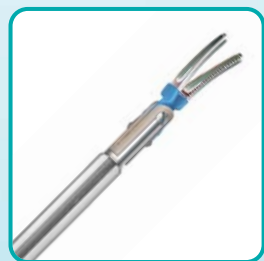

| 300-560-546
Shaft only, 45cm working length

The BiPOspin handle rotates independently of the shaft, so the instrument can be controlled in a relaxed natural way, reducing fatigue and enabling precise handling and control during surgery.

The handle can be rotated 360°, so the surgeon's ideal ergonomic handling position can be achieved.

The large rotating knob on the electrode shaft give the surgeon enhanced single finger control over the full 360° rotation. The result is precise control of the electrode's position.

The shaft and the electrode are inserted and locked into the handle with a click-stopp, same as in the well proven POWERGRIP bipolar forceps. The electrode inserts of the POWERGRIP are fully compatible with the BiPOspin handle, resulting in a wide range of proven electrodes being available for use.

Electrodes

All RZ POWERGRIP forceps can be updated with the new BiPOspin handle!

Powergrip Bipolar Grasping Forceps, fenestrated jaws, double action, serrated, 5 mm

300-860-013 34 cm
300-860-023 45 cm

Powergrip Bipolar Grasping Forceps, slightly curved, 5 mm, double action