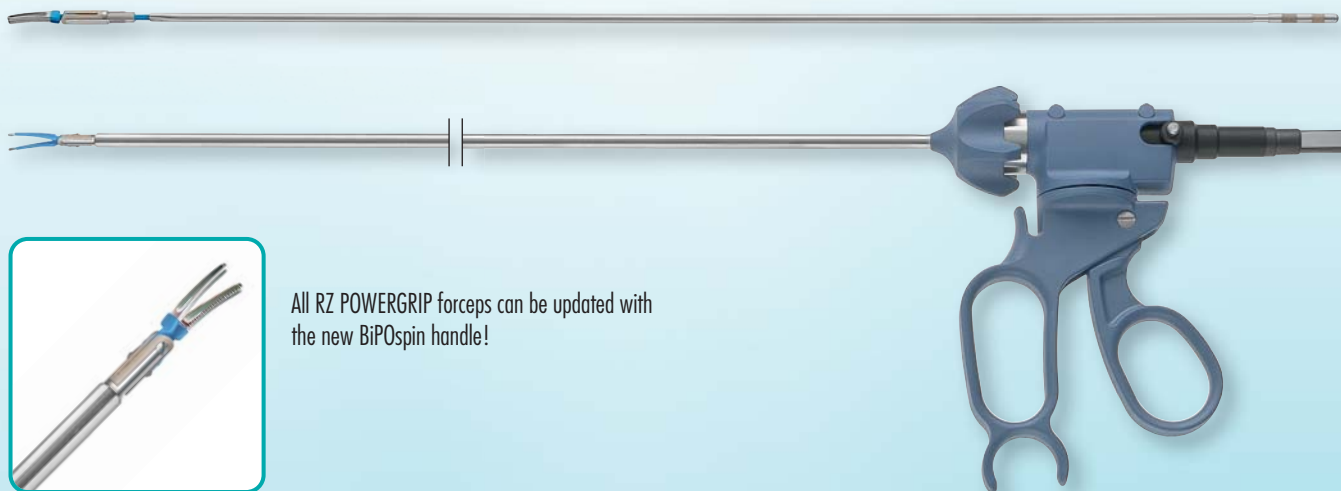

| 300-560-546
Shaft only, 45cm working length

The BiPOspin handle rotates independently of the shaft, so the instrument can be controlled in a relaxed natural way, reducing fatigue and enabling precise handling and control during surgery.

The handle can be rotated 360°, so the surgeon's ideal ergonomic handling position can be achieved.

The large rotating knob on the electrode shaft give the surgeon enhanced single finger control over the full 360° rotation. The result is precise control of the electrode's position.

The shaft and the electrode are inserted and locked into the handle with a click-stopp, same as in the well proven POWERGRIP bipolar forceps. The electrode inserts of the POWERGRIP are fully compatible with the BiPOspin handle, resulting in a wide range of proven electrodes being available for use.

Electrodes

All RZ POWERGRIP forceps can be updated with the new BiPOspin handle!

Powergrip Bipolar Grasping Forceps, fenestrated jaws, double action, serrated, 5 mm

300-860-013 34 cm
300-860-023 45 cm

Powergrip Bipolar Grasping Forceps, slightly curved, 5 mm, double action