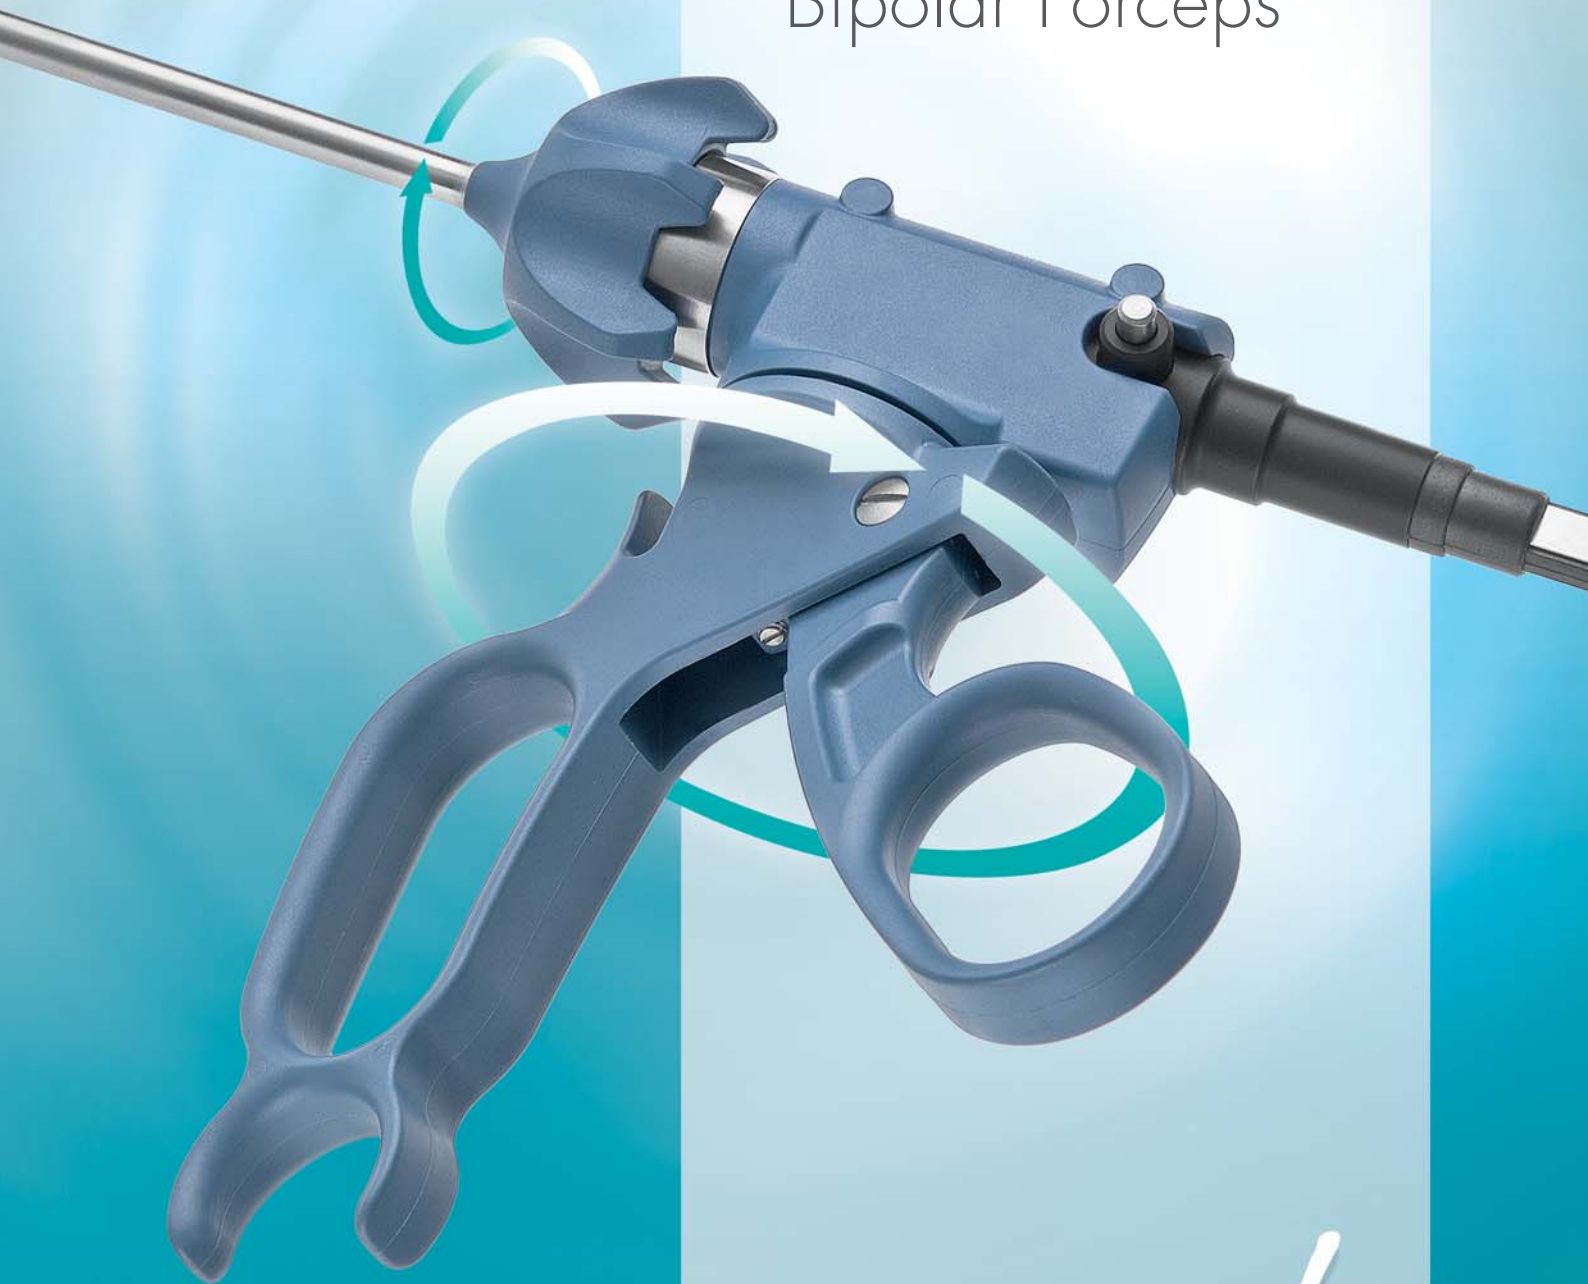

BiPOspin 720° rotating Bipolar Forceps